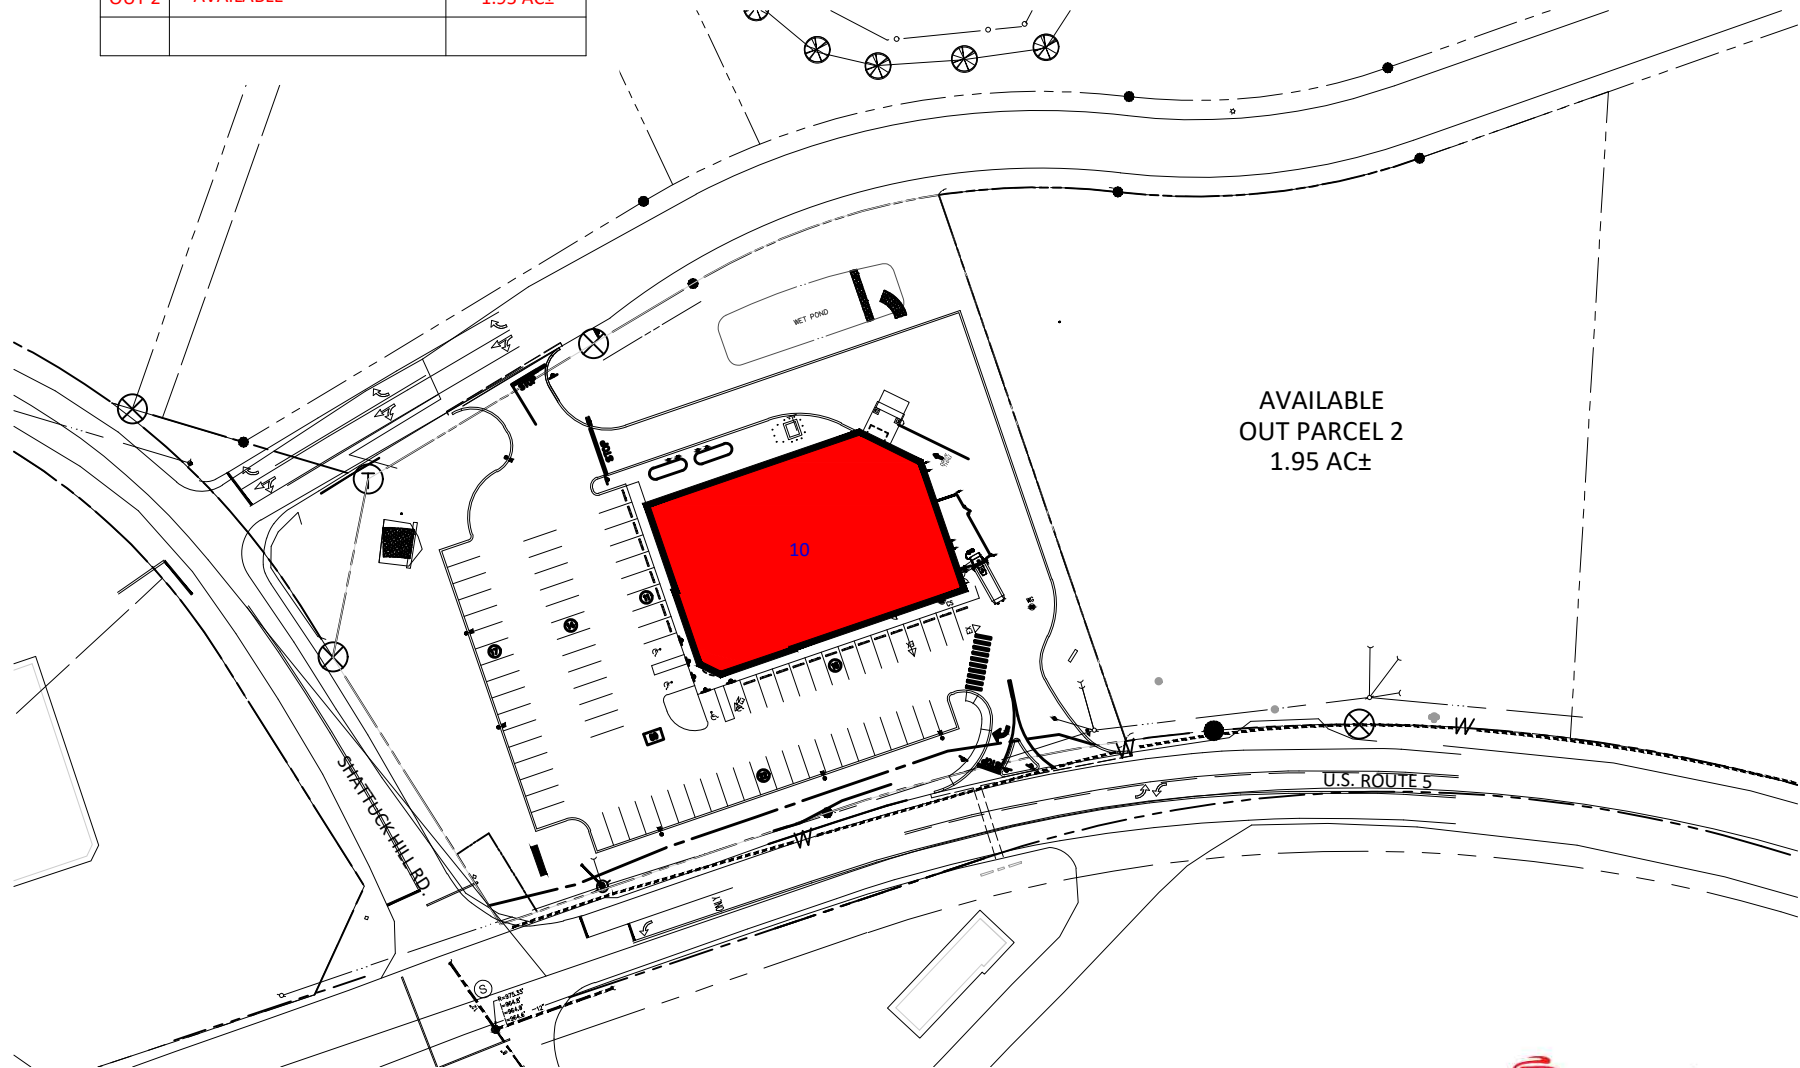

UNIT	TENANT	SIZE
10	AVAILABLE	13,281 SF
OUT 2	AVAILABLE	1.95 AC±

OUTPARCELS - DERBY, VERMONT

SCALE: 1" = 200'

REDSTONE
 REDSTONE INVESTMENTS
 5050 BELMONT AVE.
 YOUNGSTOWN, OHIO. 44505
 PHONE: (330) 759-4000
 FAX: (330) 759-2134
 WWW.REDSTONEINVESTMENTS.COM
 DATE: 06.02.2021