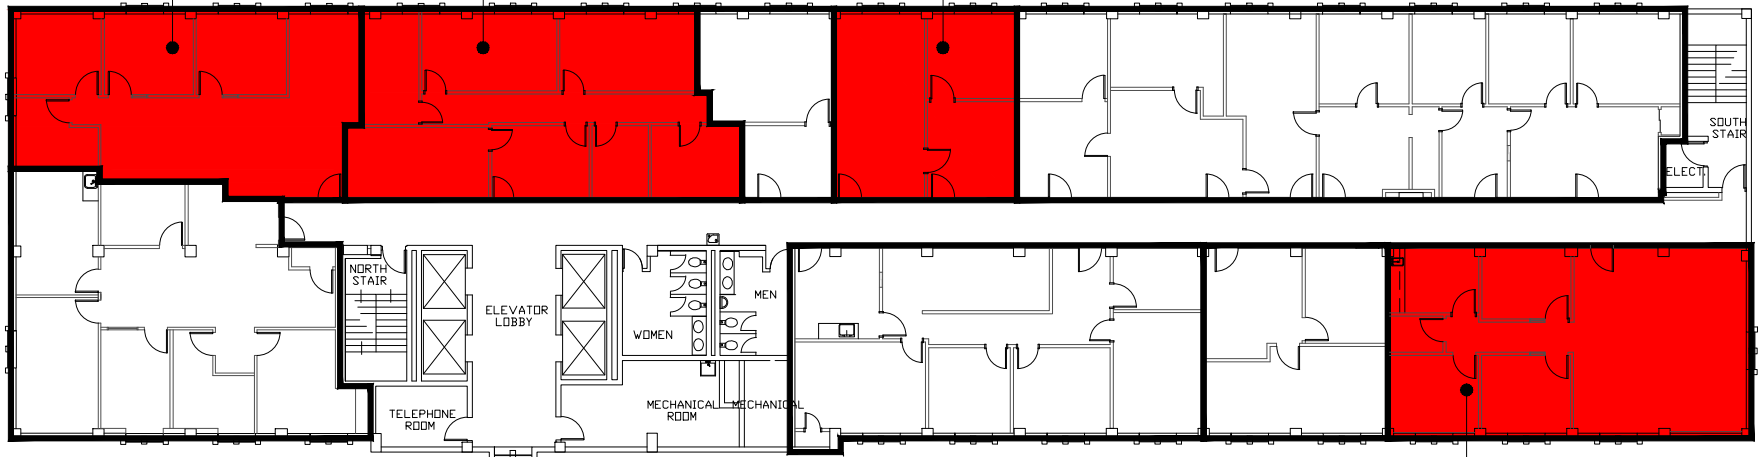

Available
Suite 905
1,029 USF
1,183 RSF

Available
Suite 915
1,158 USF
1,332 RSF

Available
Suite 935
579 USF
660 RSF

Available
Suite 980
1,189 USF
1,367 RSF

■ Available

315 West Ponce - 9th Floor

Leasing Diagram